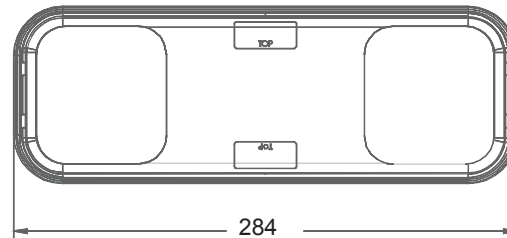

# Wiring Diagram For One CA 7099

**Black - Reverse**  
**White - Earth**  
**Yellow - Indicator**  
**Brown - Tail**  
**Red - Stop**

**Disclaimer: This diagram is to be used as a guide, Use of this guide is at the installers risk.**