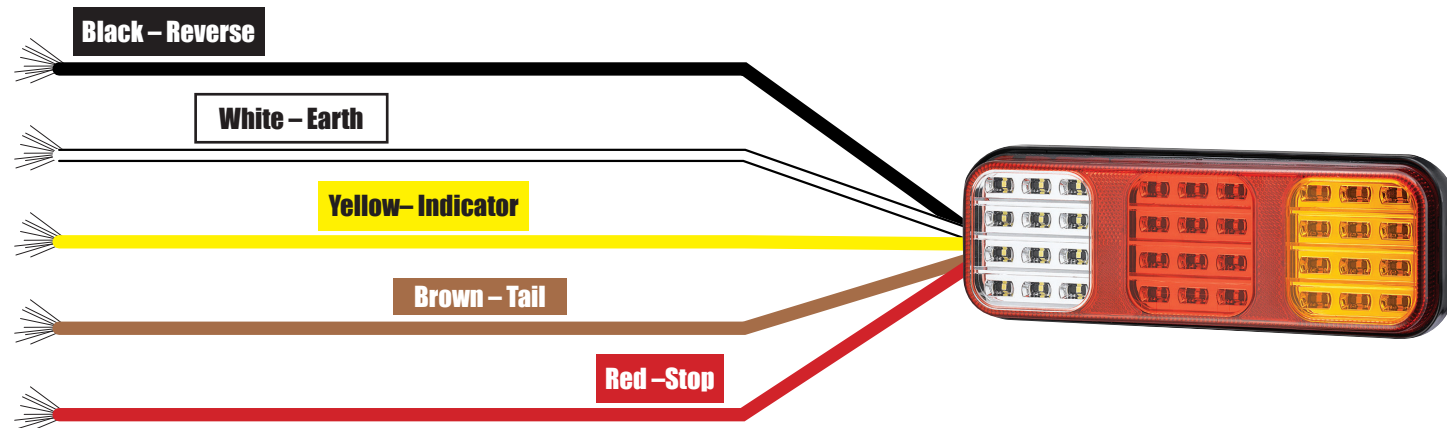

# Wiring Diagram For One CA 7099

**Black - Reverse**  
**White - Earth**  
**Yellow - Indicator**  
**Brown - Tail**  
**Red - Stop**

**Disclaimer: This diagram is to be used as a guide, Use of this guide is at the installers risk.**