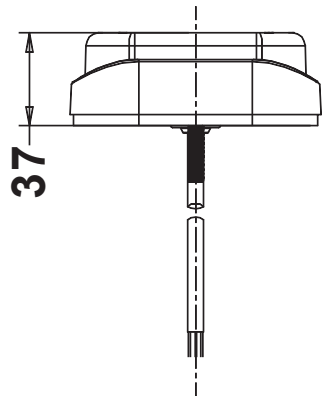

# Wiring Diagram For One CA 7099

**Black - Reverse**  
**White - Earth**  
**Yellow - Indicator**  
**Brown - Tail**  
**Red - Stop**

**Disclaimer: This diagram is to be used as a guide, Use of this guide is at the installers risk.**